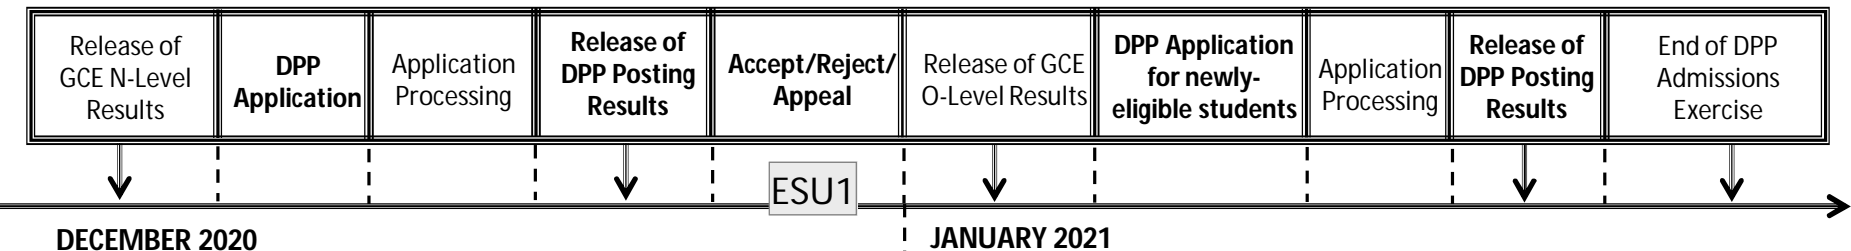

- ☐ Sec 4N(A) student who has sat for GCE N-Level exams in 2020
- ☐ Obtained ELMAB3 aggregate of 19 points or less (before deduction of CCA bonus points)
- ☐ Meet course-specific entry requirements
- ☒ **If you can check all 3 boxes above, you're eligible!**
  (Note: Being eligible to apply does not guarantee you a place in a DPP *Higher Nitec* course.)

If you have offered GCE O-Level examination subjects in 2020, you may refer to this table for the equivalent grade to compute your ELMAB3 aggregate:

GCE O-Level Grade	Converted Grade
A1-B3	1
B4-C6	2
D7-E8	3

3. How do I Apply?

- Upon release of the GCE N-Level results, all DPP-eligible students may apply for DPP *Higher Nitec* courses via the ITE website (<https://www.ite.edu.sg>).
- You may select up to 12 course choices.
- Remember to provide updated contact details in your application to allow ITE to contact you if necessary.

4. How Will I be Informed of the Outcome?

- You should check your DPP posting results online on the morning of the release of the DPP posting results.
- You will then have to indicate if you wish to accept/reject/appeal the offer.
- If you do not accept the offer by the stipulated date, it will become void and you will be required to continue with your classes in Sec 5 or with your *Nitec* course if your application via JIE 'N' is successful

5. What Happens Next?

Upon accepting your DPP offer, you will attend a 10-week DPP preparatory programme that will start in Jan 2021.

More information can be found at: <https://www.ite.edu.sg/admissions/full-time-courses/higher-nitec/dpp/>